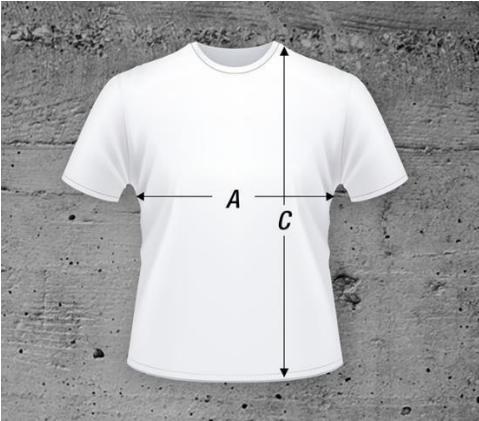

< Back Exit Next >

T-shirts will be available for collection at the foyer table on the first day of the Eisteddfod.

PLEASE SEE THE NEXT PAGE FOR THE SIZE GUIDE

T-Shirt Sizing Guide

Chest refers to a *half chest* measurement. Please measure an existing t-shirt, to get your correct size (as illustrated at **A** in the image below). Do NOT measure around your body and halve it, as this will not give you the correct size.

SP Length refers to the length of the t-shirt as illustrated at **C** in the image below

KIDS	2	4	6	8	10	12	14				
<u>CHEST</u>	34	36.5	39	41.5	44	46.5	49				
<u>SP LENGTH</u>	42	46.5	50	54.5	59	63.5	68				
ADULTS	2XS	XS	S 53.5	M	L 58.5	XL	2XL	3XL	4XL	5XL	
<u>CHEST</u>	48.5	51		56		61	63.5	66	68.5		71
<u>SP LENGTH</u>	64.5	67.5	70.5	74.5	77	79.5	82	83	84		85